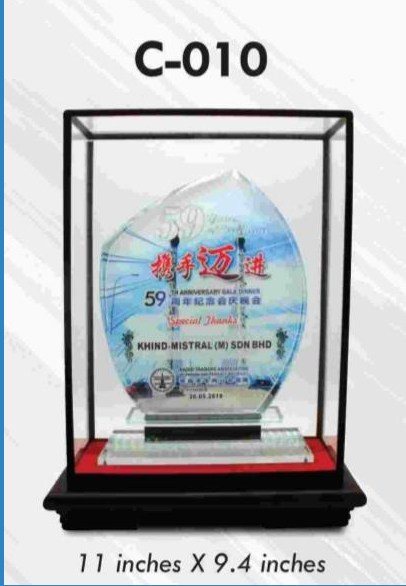

- BERGANTUNG KEPADA DESIGN SERTA KUANTITI
- TEMPOH SIAP 15 HARI BEKERJA MENGIKUT KUANTITI