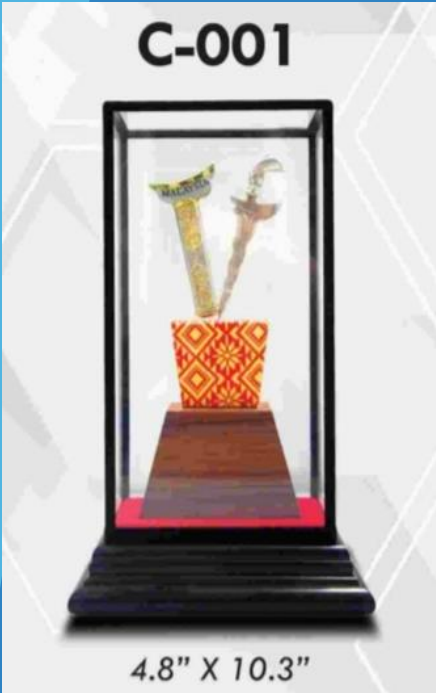

- BERGANTUNG KEPADA DESIGN SERTA KUANTITI
- TEMPOH SIAP 15 HARI BEKERJA MENGIKUT KUANTITI